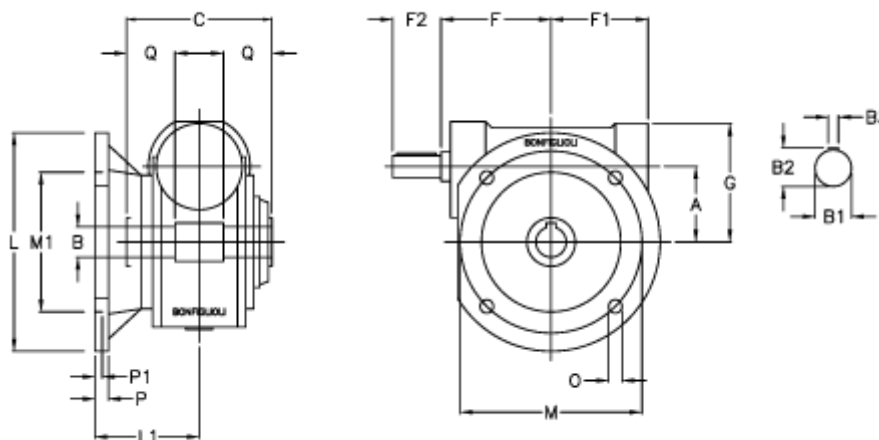

Article number: 3901185060500

Description: Worm gear with solid input shaft
VF 185FC-60-HS

Measures

a	= 185.4	F1 = 205	P = 22
B	= 60	F2 = 70	P1 = 13
B1	= 40	g = 267	Q = 65.0
B2	= 43	L = 400	
B3	= 12	L1 = 155.5	
C	= 190	m = 350	
Description	= VF 185FC-xx-HS	M1 = 280	
F	= 214.5	O = 22	